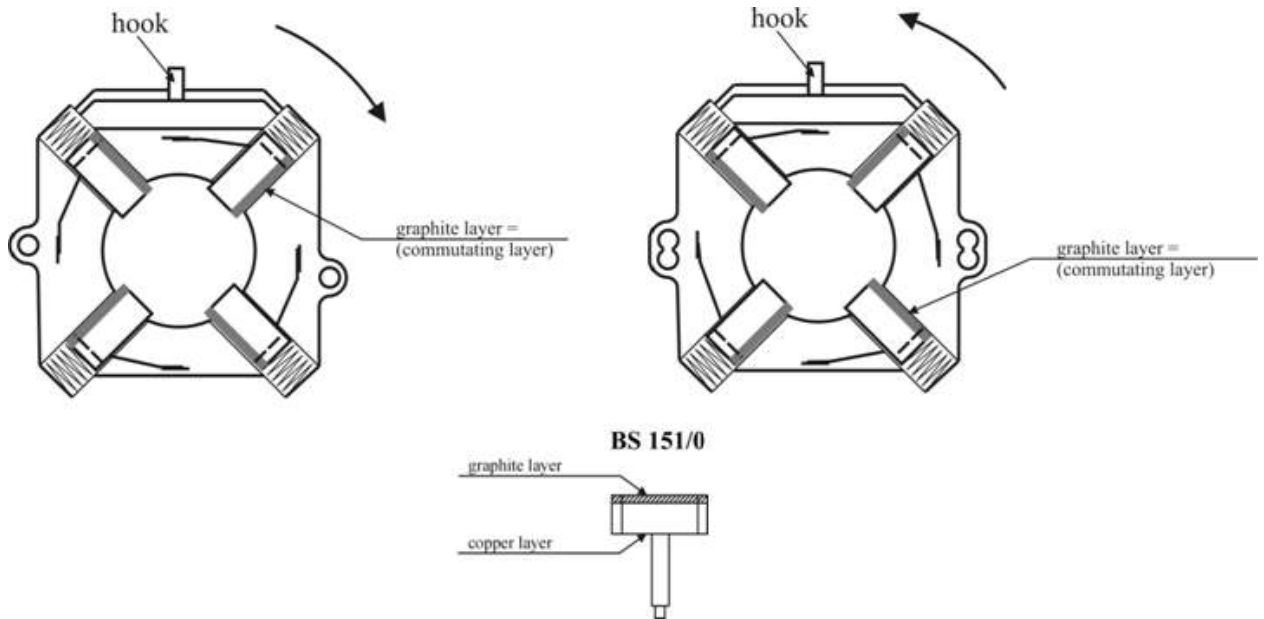

Assembly Instructions for Bosch Gear-Starter Brushes

Starter-Unit EV 2,2 KW 12 Volt 0 001 218 ...

7 7130 1 clockwise rotation EV(R)

7 7133 1 anticlock rotation EV(L)